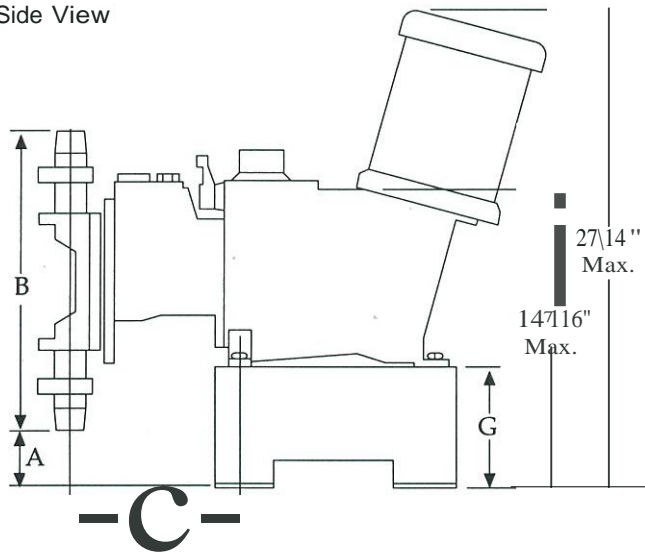

## DIMENSIONS

Estimated shipping weight is 165lbs. Units shipped with detachable base to facilitate installation.

Top View

Model Number	Dimensions			
	A	B	C	D
YB1 OA-L1AA	2-5/8	15-7/16	8-3/8	6
YB1 OA-L5AA	2-5/8	15-7/16	8-3/8	6
YB1 OA-L2AA	3-5/16	23	8-5/16	10-1/2
YB1 OA-L1DD	2-13/16	15-11/16	8-3/8	6
YB1 OA-L2DD	3-13/16	20-13/16	8-5/16	6
YB1 OA-L5DD	2-3/16	15-1/16	8-3/8	6
YB1 OA-L1GG	6-5/16	17-1/16	8-3/8	10-1/2
YB1 OA-L5GG	6-5/16	17-1/16	8-3/8	10-1/2

Side View