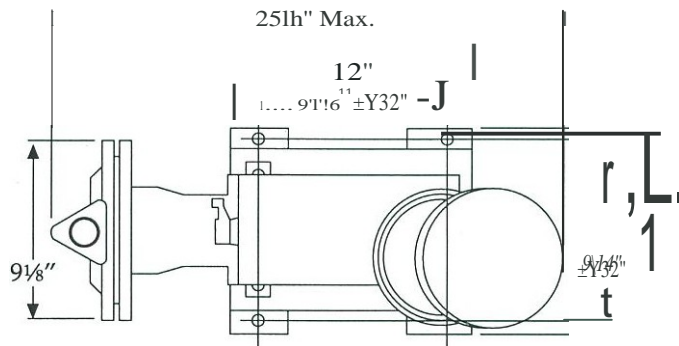

## DIMENSIONS

Estimated shipping weight is 165lbs. Units shipped with detachable base to facilitate installation.

Top View

Model Number	Dimensions			
	A	B	C	D
YB1 OA-L1AA	2-5/8	15-7/16	8-3/8	6
YB1 OA-L5AA	2-5/8	15-7/16	8-3/8	6
YB1 OA-L2AA	3-5/16	23	8-5/16	10-1/2
YB1 OA-L1DD	2-13/16	15-11/16	8-3/8	6
YB1 OA-L2DD	3-13/16	20-13/16	8-5/16	6
YB1 OA-L5DD	2-3/16	15-1/16	8-3/8	6
YB1 OA-L1GG	6-5/16	17-1/16	8-3/8	10-1/2
YB1 OA-L5GG	6-5/16	17-1/16	8-3/8	10-1/2

Side View